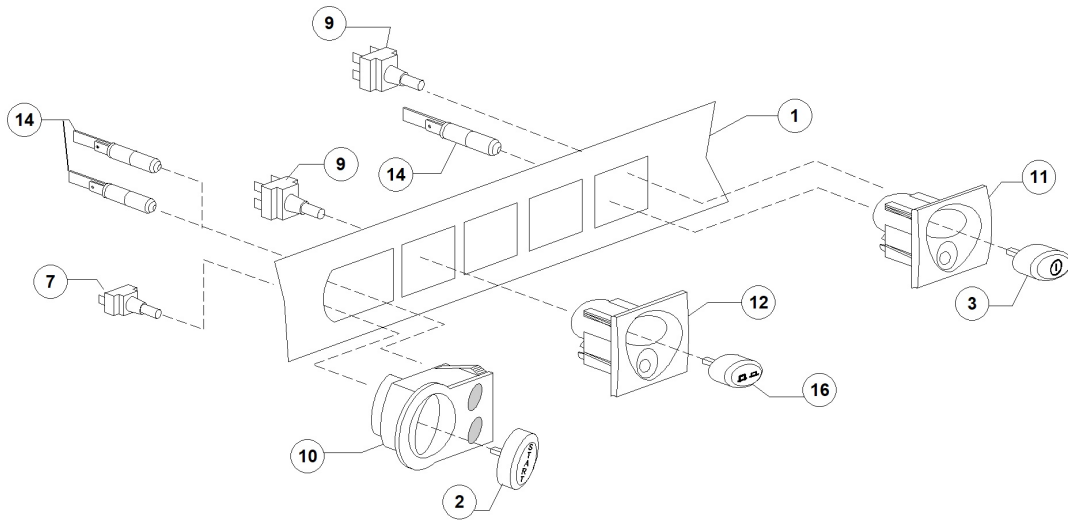

GS50 PS DDE TS 380-400/3N/50 - DWH1018221 - Control panel and switches - DW009M

GS50 PS DDE TS 380-400/3N/50 - DWH1018221 - Control panel and switches - DW009M

Pos.	Code	Descrizione	Description
1	DW500931	#PANN.COMANDI GS50 UGOL(500932)	CONTROL PANEL
2	DW89347	TASTO FUNZ.START VERT. UG.	START VERTICAL KEY UGOLINI
3	DW89340	TASTO FUNZ.ON-OFF UG.	ON/OFF KEY UGOLINI
4	DW89343	TASTO FUNZ. P.S. UG.	DRAIN PUMP KEY UGOLINI
5	DW15800	FRUTTO PULSANTE BIPOLARE 16A	16A BIPOLAR SWITCH
5	DW15813	FRUTTO PULSANTE UNIP. 16A	16A UNIPOLAR SWITCH
6	DW89343	TASTO FUNZ. P.S. UG.	DRAIN PUMP KEY UGOLINI
7	DW15813	FRUTTO PULSANTE UNIP. 16A	16A UNIPOLAR SWITCH
8	DW15800	FRUTTO PULSANTE BIPOLARE 16A	16A BIPOLAR SWITCH
9	DW15812	FRUTTO INTERRUTTORE 16A	16A SWITCH
10	DW89301	SUPPORTO TASTO START UG. + VETR.	START PUSH BUTTON SUPPORT UG
11	DW89304	SUPP.TASTO FUNZ. TERMINALE UG.+VETR	SQUARE ON/OFF KEY SUPPORT UG
12	DW89302	"SUPP.TASTO FUNZ."RETTANG" UG.+ VETR"	SQUARE KEY SUPPORT UG
13	DW89303	"SUPPORTO CHIUSO "RETTANG" UG."	RECTANGULAR BLANK KEY
14	DW15826	LAMPADA 220V TRASPARENTE	PILOT LIGHT
15	DW89333	GUARNIZIONE OR D100X1.5 NBR70SH NER	O-RING D.100X1,5 NBR 70 (MIN. 3 PCS)
16	DW89342	"TASTO FUNZ."DUE TEMPI" UG."	TIME SELECTOR KEY UGOLINI