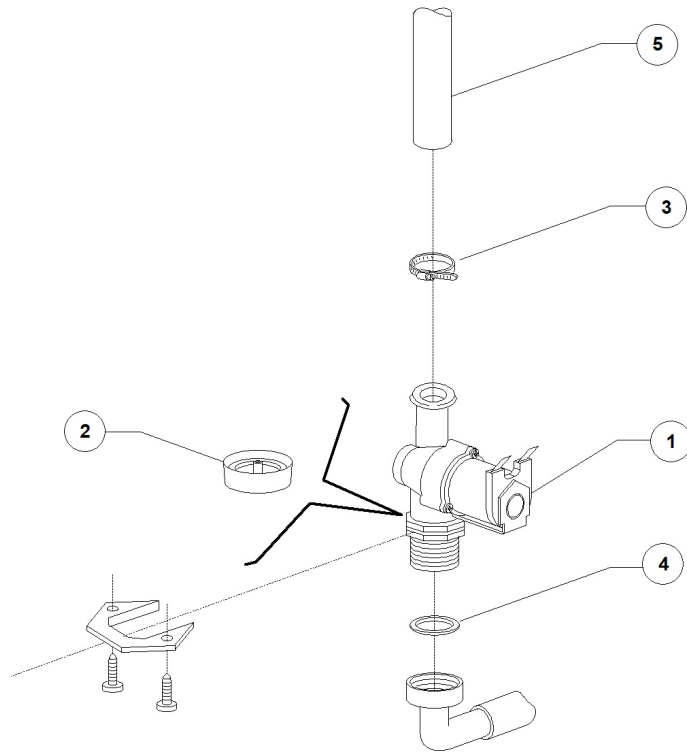

GS50 PS DDE TS 380-400/3N/50 - DWH1018221 - Solenoid valve group - DW009M

GS50 PS DDE TS 380-400/3N/50 - DWH1018221 - Solenoid valve group - DW009M

Pos.	Code	Descrizione	Description
1	DW10703	ELETTROV. SING. H2O 230V DIS.LS036	SINGLE SOLENOID VALVE H2O 230V
3	DW11807	FASCETTE AISI 430 12/22	CLAMP 12/22 AISI 430 (MIN. 3 PCS)
4	DW13307	GUARNIZ. 3/4 CARICO H2O DIS.LS061	O-RING 3/4 LOAD H2O DIS.LS061
5	DW14506	TUBO GOMMA DIAM 9,5X16 EPDM	9,5X16 EPDM RUBBER PIPE
5	DW2907351	TUBO GOMMA EPDM 11,5X19	11,5X19 EPDM RUBBER PIPE