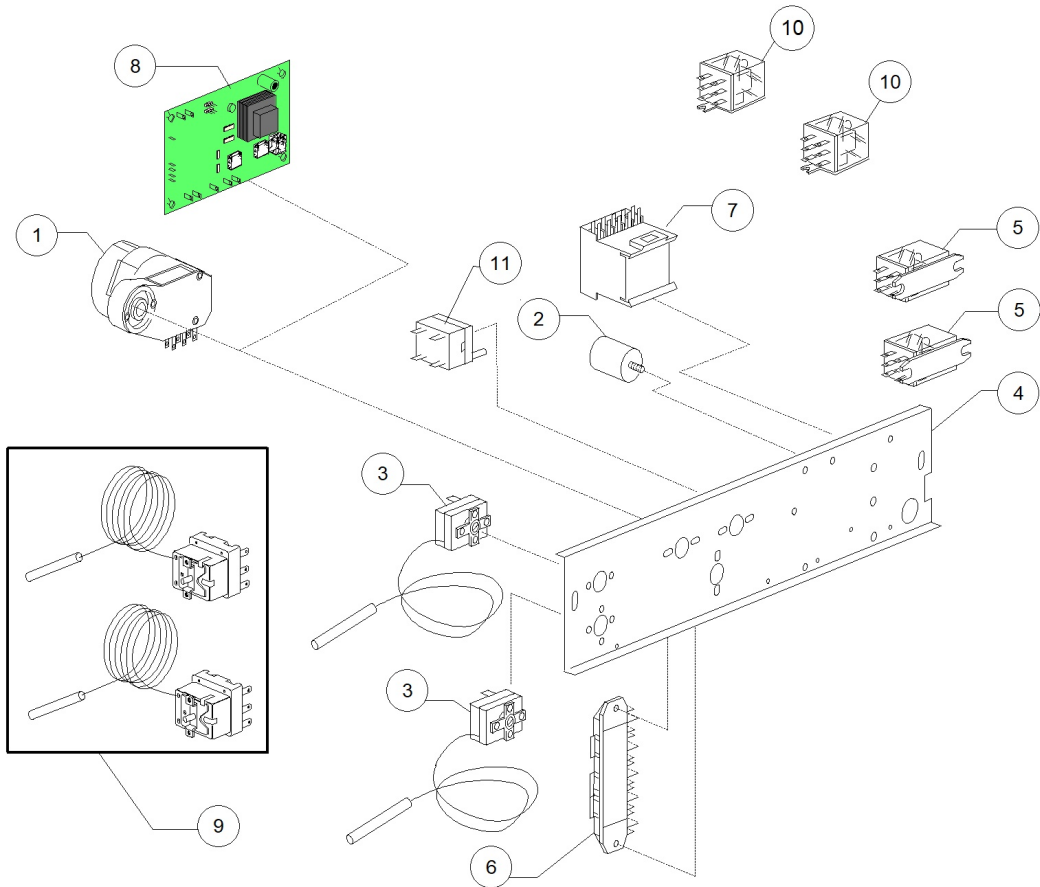

GS50 PS DDE TS 380-400/3N/50 - DWH1018221 - Electric control components - DW009M

GS50 PS DDE TS 380-400/3N/50 - DWH1018221 - Electric control components - DW009M

Pos.	Code	Descrizione	Description
2	DW15149	FILTRO ANTIDIS.F3 (CX0.47MF)	ANTIJAMMING FILTER F3 (CX0.47MF)
3	DW10707/1	TERM.0-90 TR2 C1500+PVC POST.N/ALB	THERMOSTAT 0-90
4	DW500910	PORTACOMPONENTI GS50 400VAC3N	ELECTRIC COMPONENTS PANEL
5	DW15620	RELE BIPOLARE 16A IN DEV.	16A BIPOLAR RELAY IN DEVIATION
6	DW500551	MORSETTIERA 6 POLI KL116/6	TERMINAL BOARD 6 POLES FV122 RED
7	DW15086	TELERUTTORE 230V 50/60Hz 4C AC3(6A)	CONTACTOR 230V 50/60Hz 4C AC3(6A)
8	DW50553	TIMER ELETTRONICO 90-120-180	ELECTRONIC TIMER 90-120-180