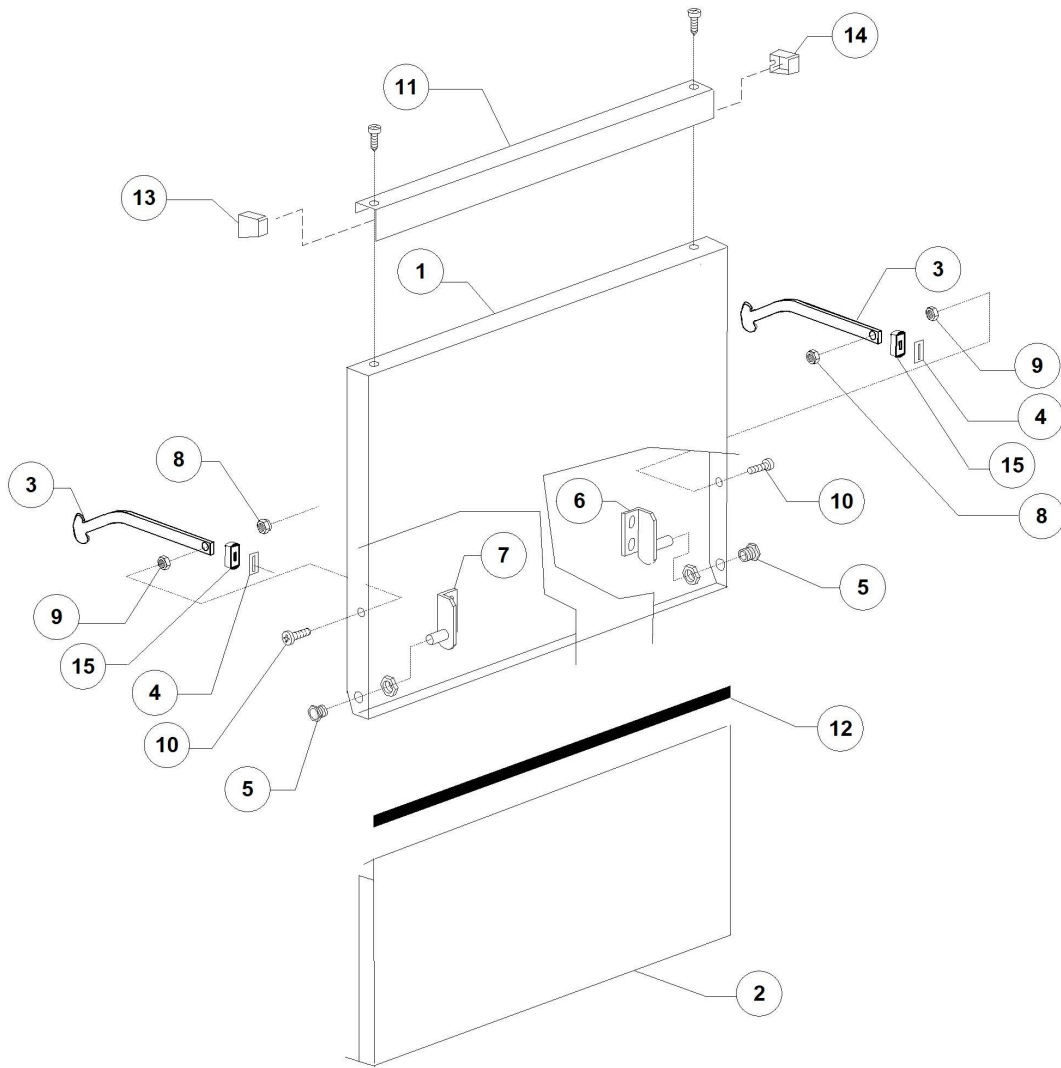

GS50 PS DDE TS 380-400/3N/50 - DWH1018221 - Door - DW009M

GS50 PS DDE TS 380-400/3N/50 - DWH1018221 - Door - DW009M

Pos.	Code	Descrizione	Description
1	DW500943	PORTA 50/2013 (SENZA MANIGLIA)	DOOR
2	DW500903	SOTTOPORTA GS50	FRONT PANEL
3	DW150221	BRETELLA PER PORTA 50	ARM FOR DOOR
4	DW135222	BATTUTA CERNIERA PORTA K50	DOOR HINGE BLOCK
5	DW11835/A	BOCCOLA IN OTTONE FILETTO COMPLETO	BRASS BUSH
6	DW150210	ASSIEME CERNIERA DX PER PORTA	RIGHT DOOR HINGE
7	DW150211	ASSIEME CERNIERA SX PER PORTA	LEFT DOOR HINGE
8	DW11721	DADO M6 AUTOBL.INOX UNI 7473 DIN982	S/S SELF-LOCKING NUT M6 DIN982 (MIN. 10 PCS)
9	DW11706	DADO M6 INOX UNI5588 DIN934	S/S NUT M6 DIN934 (MIN. 20 PCS)
10	DW11111	VITE M6x16 LARGA TCB 13X3 INOX	M6x16 TCB 13X3 LARGE S/S SCREW (MIN.10 PCS)
11	DW500930	MANIGLIA INOX GS50 VERS.2001 UG	HANDLE
12	DW15750	LEM MOUSSE AUTOEST. 20X2 ADESIVA	SELF-STICK MOUSSE 20X2