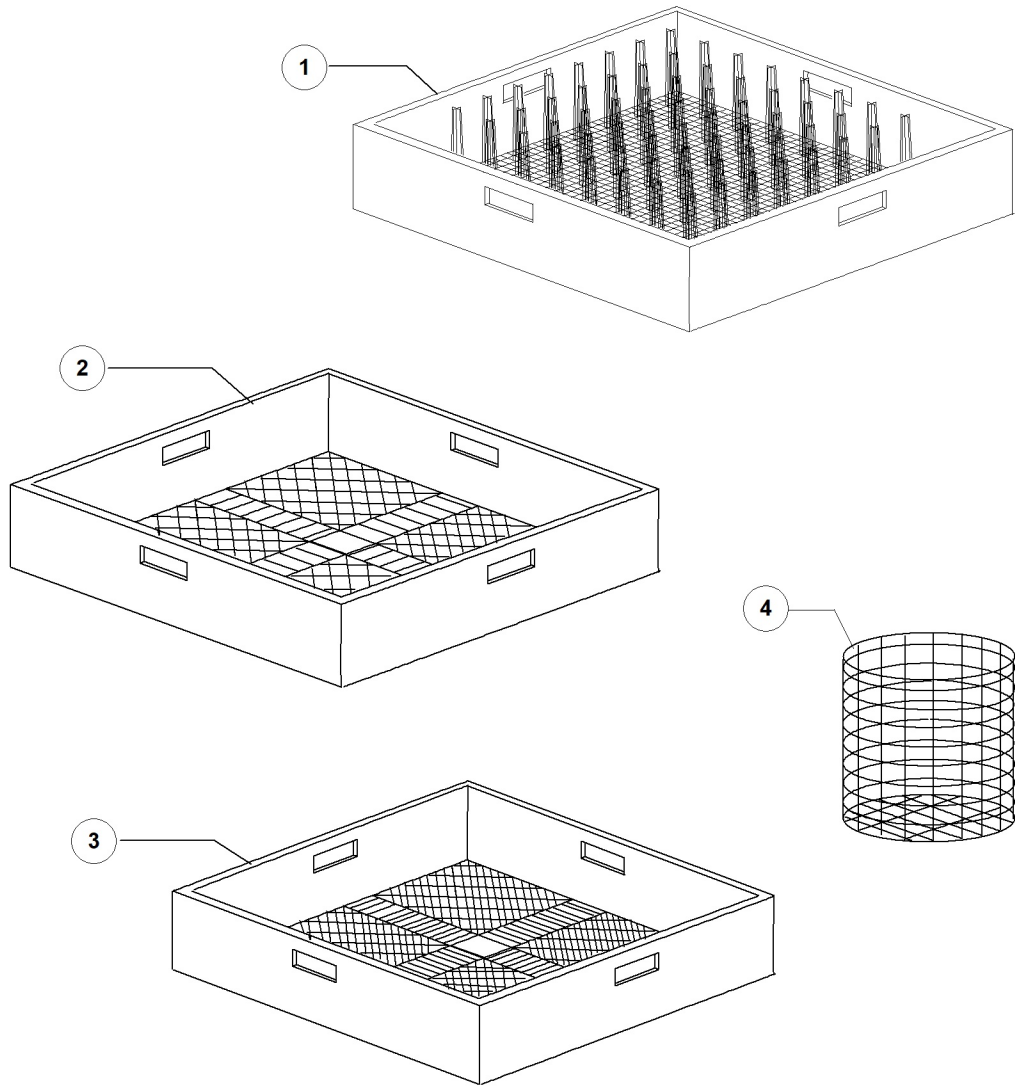

GS50 PS DDE TS 380-400/3N/50 - DWH1018221 - Baskets - DW009M

GS50 PS DDE TS 380-400/3N/50 - DWH1018221 - Baskets - DW009M

Pos.	Code	Descrizione	Description
1	DWC40	CESTO PIATTI PLASTICA 50X50	PLASTIC PLATES BASKET 500X500
2	DWC44	CESTO BICCHIERI MAGL.LARGA PLASTICA	500X500 LARGE MESH GLASS BASKET
3	DWC41	CESTO POSATE MAG.STRETTA PLASTICA	CUTLERY BASKET - TIGHT MESH (PLASTIC)
4	DW15060	INSERTO CUCCHIAINI GRANDI DIS.G.060	CUTLERY BASKET