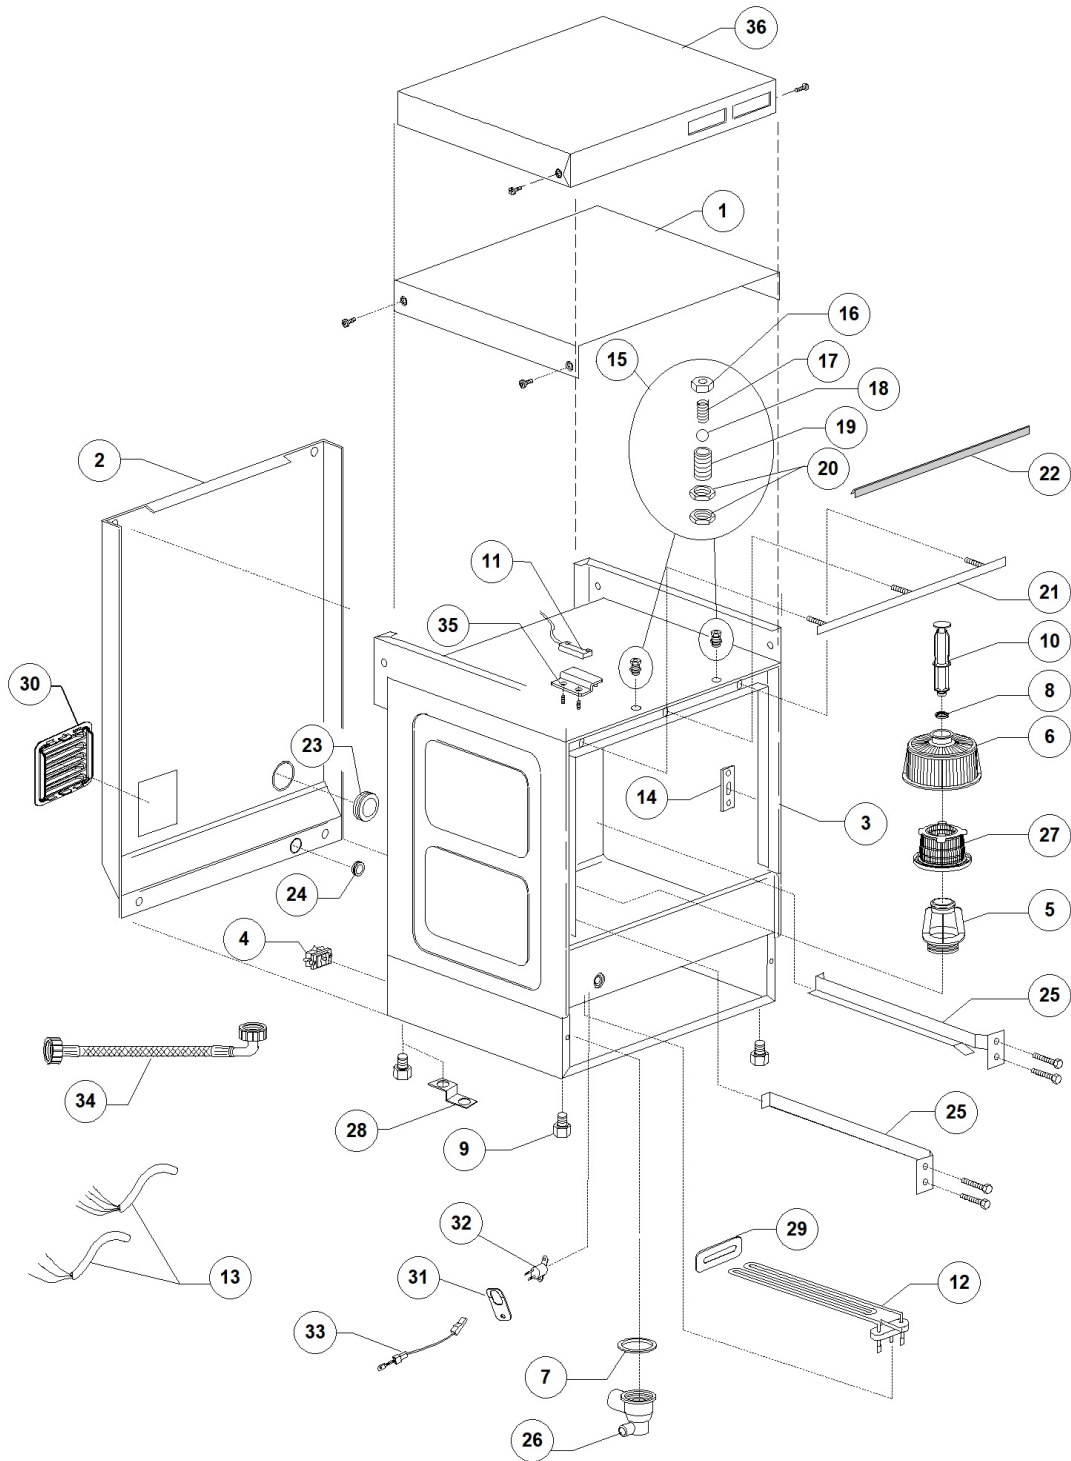

GS50 PS DDE TS 380-400/3N/50 - DWH1018221 - General body parts - DW009M

Pos.	Code	Descrizione	Description
1	DW500904	COPERCHIO GS50	COVER 50/03
2	DW500909	SCHIENALE GS50 (1x25046)	BACK PANEL (1x25046)
3	DW500900	CARROZZERIA GS50	BODYWORK
4	DW15065/A	FISSACAVO PER VITI AUTOF (NR.2x11007)	CABLE-FASTENER WITH SCREW
5	DW500607	GHIERA INNESTO FILTRI MOD.50 2004	FERRULE FOR FILTER CLUTCH
6	DW500616	FILTRO ASPIR. GS50 GRIGIO	SUCTION FILTER
7	DW80208	GUARNIZIONE RAMPA LP2 DIAM.95X75X3	RISER GASKET D.95X75X3 (MIN. 2 PCS)
8	DW13021	GUARNIZIONE DEM 40 PER TROPPOPP. GS	OVERFLOW PIPE GASKET DEM 40 (MIN. 2 PCS)
9	DW10851	PIEDINO REG. PLASTICA NERO ALTO	ADJUSTABLE FOOT (MINIMUM 4 PCS)
10	DW500618	ASSIEME TROPPO PIENO H187 CON TAPP	OVERFLOW PIPE H187
11	DW10778	MICROCONTATTO MAGNETICO REED	DOOR MICROSWITCH
12	DW150047	RESIST.2700/2940W 230/240V 1	2700/2940W 230/240V 1 HEATING ELEM.
13	DW15118	CAVO ALIMENTAZIONE 5x2,5x2500	CABLE 5x2,5x2500
14	DW150401	GUIDA ASTA CURVA	DOOR ROD SLIDE (MIN. 4 PCS)
15	DW10775	CRICCO PORTA IN OTTONE NIK COMPLETO	DOOR JACK ASSEMBLY
16	DW10802	TAPPO CRICCO PORTA	DOOR JACK LOCKNUT (MIN. 3 PCS)
17	DW10777	MOLLA PER CRICCO PORTA	DOOR JACK SPRING
18	DW10776	SFERA DIAM.9.52 INOX CRICC.PORT.3/8	S/S SPHERE D.9,52 SPRING LATCH 3/8
19	DW10803	CORPO CRICCO PORTA	DOOR JACK BODY
20	DW10801	DADO CRICCO PORTA	DOOR JACK NUT (MIN. 5 PCS)
21	DW150921	ANGOLARE GUARNIZIONE PORTA GS50	PROFILE FOR RUBBER SEAL
22	DW135205	GUARN.PORTA SIL.GRIGIO (PROFILO B.10215)	SILICONE DOOR SEAL
23	DW13317	PASSACAVO D.40 IN GOMMA RB38	RUBBER FAIRLEAD D.40 RB38 (MIN. 2 PCS)
24	DW13323	PASSACAVO IN GOMMA D.13	RUBBER FAIRLEAD D.13 (MIN. 2 PCS)
25	DW500902	CORRENTINO INTERNI GS50 DX/SX	RIGHT/LEFT INTERNAL SLIDE
26	DW500606	POZZETTO CON SCARICO LATERALE DX	RIGHT SIDE SCRAP TRAY
27	DW500600	FILTRO INTERNO CON CESTELLO 2004	INNER FILTER
29	DW250043	PIASTRINA RESISTENZA VASCA	HEATING ELEMENT TANK PLAQUE
34	DW10900001	CANNA CARICO GROSSA M 1,5 EN61770	LOAD PIPE