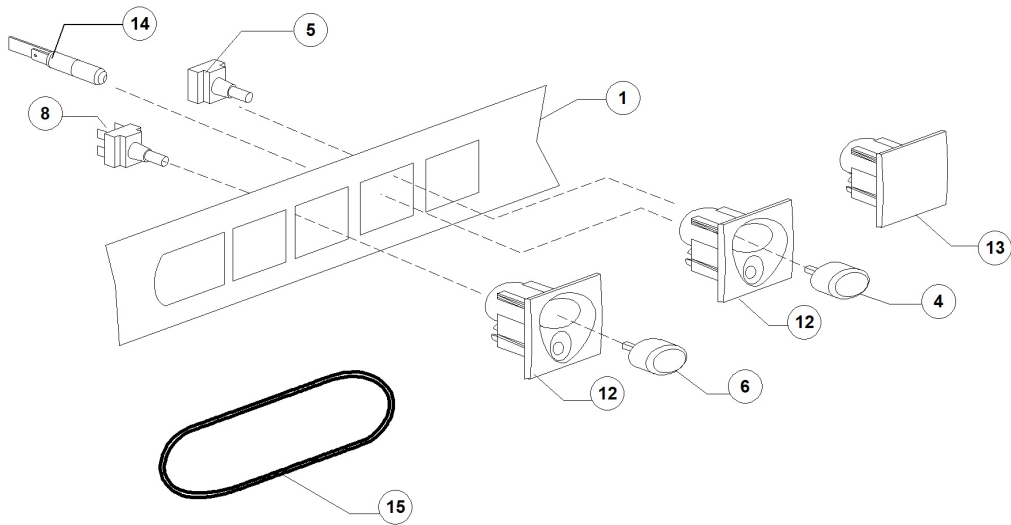

GS50 PS DDE TS 380-400/3N/50 - DWH1018221 - Control panel and switches - DW009M

GS50 PS DDE TS 380-400/3N/50 - DWH1018221 - Control panel and switches - DW009M

Pos.	Code	Descrizione	Description
1	DW500931	#PANN.COMANDI GS50 UGOL(500932)	CONTROL PANEL
2	DW89347	TASTO FUNZ.START VERT. UG.	START VERTICAL KEY UGOLINI
3	DW89340	TASTO FUNZ.ON-OFF UG.	ON/OFF KEY UGOLINI
4	DW89343	TASTO FUNZ. P.S. UG.	DRAIN PUMP KEY UGOLINI
5	DW15800	FRUTTO PULSANTE BIPOLARE 16A	16A BIPOLAR SWITCH
5	DW15813	FRUTTO PULSANTE UNIP. 16A	16A UNIPOLAR SWITCH
6	DW89343	TASTO FUNZ. P.S. UG.	DRAIN PUMP KEY UGOLINI
7	DW15813	FRUTTO PULSANTE UNIP. 16A	16A UNIPOLAR SWITCH
8	DW15800	FRUTTO PULSANTE BIPOLARE 16A	16A BIPOLAR SWITCH
9	DW15812	FRUTTO INTERRUTTORE 16A	16A SWITCH
10	DW89301	SUPPORTO TASTO START UG. + VETR.	START PUSH BUTTON SUPPORT UG
11	DW89304	SUPP.TASTO FUNZ. TERMINALE UG.+VETR	SQUARE ON/OFF KEY SUPPORT UG
12	DW89302	"SUPP.TASTO FUNZ."RETTANG" UG.+ VETR"	SQUARE KEY SUPPORT UG
13	DW89303	"SUPPORTO CHIUSO "RETTANG" UG."	RECTANGULAR BLANK KEY
14	DW15826	LAMPADA 220V TRASPARENTE	PILOT LIGHT
15	DW89333	GUARNIZIONE OR D100X1.5 NBR70SH NER	O-RING D.100X1,5 NBR 70 (MIN. 3 PCS)
16	DW89342	"TASTO FUNZ."DUE TEMPI" UG."	TIME SELECTOR KEY UGOLINI