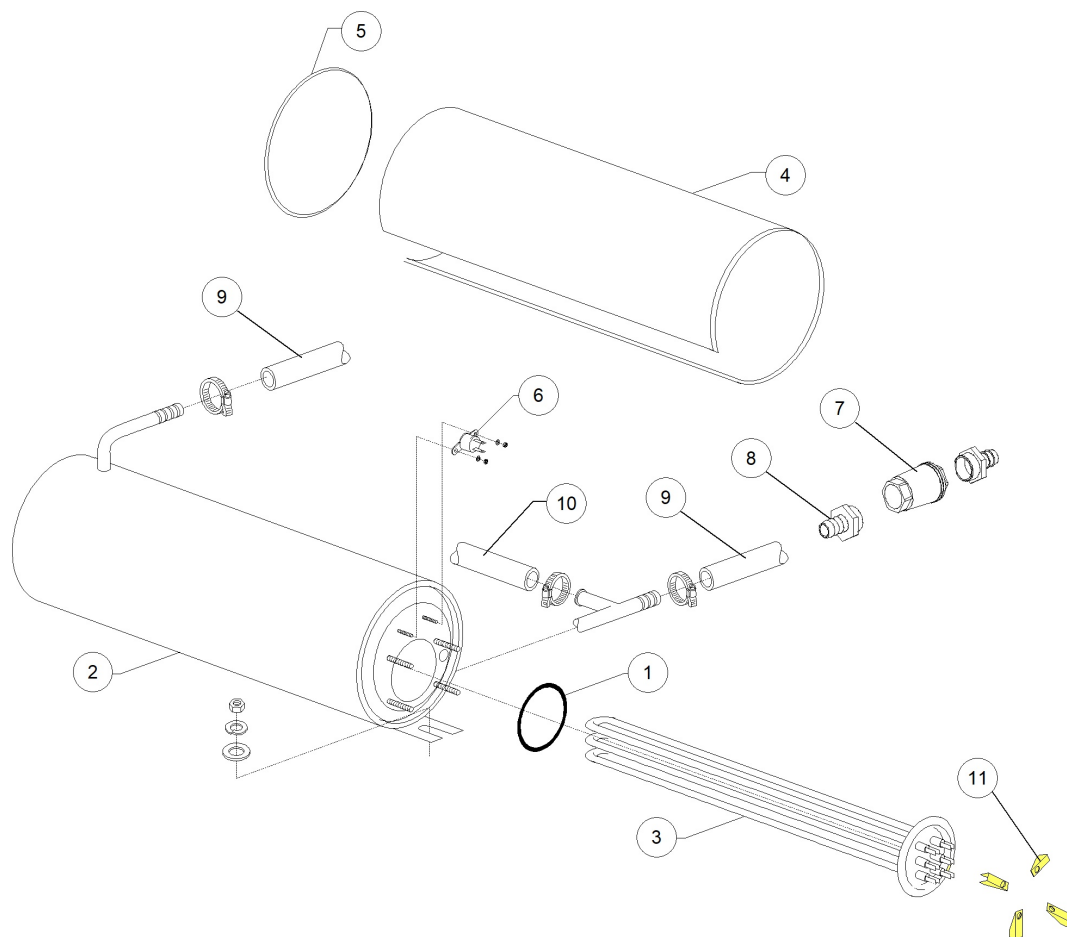

GS50 PS DDE TS 380-400/3N/50 - DWH1018221 - Boiler group - DW009M

GS50 PS DDE TS 380-400/3N/50 - DWH1018221 - Boiler group - DW009M

Pos.	Code	Descrizione	Description
1	DW13005	GUARNIZIONE OR 151 NBR	O-RING 151 NBR (MIN. 5 PCS)
2	DW150905	"BOILER "SERIE 50" (AISI 304)"	BOILER
3	DW15089	RESIST.4500/4900W 230/240V 3	4500/4900W 230/240V 3 HEATING ELEM.
4	DW15066	COIBENTE PER BOILER G500	BOILER INSULATING G500
5	DW15205	DISCO IN ESPANSOLENE AUTOESTIN. D.138X3	INSULATING DISK D.138
6	DW15550	TERMOSTATO SICUR. CONTATTO KLIXON	SAFETY THERMOSTAT
9	DW2907351	TUBO GOMMA EPDM 11,5X19	11,5X19 EPDM RUBBER PIPE
10	DW10200293	TUBO EPDM 8X15 PER DOSATORE	8X15 EPDM PIPE
11	DW16045	STAFFE FISSAGGIO RESIST.FORO 6.3	HEATING ELEMENT MOUNTING BRACKET D.6,3