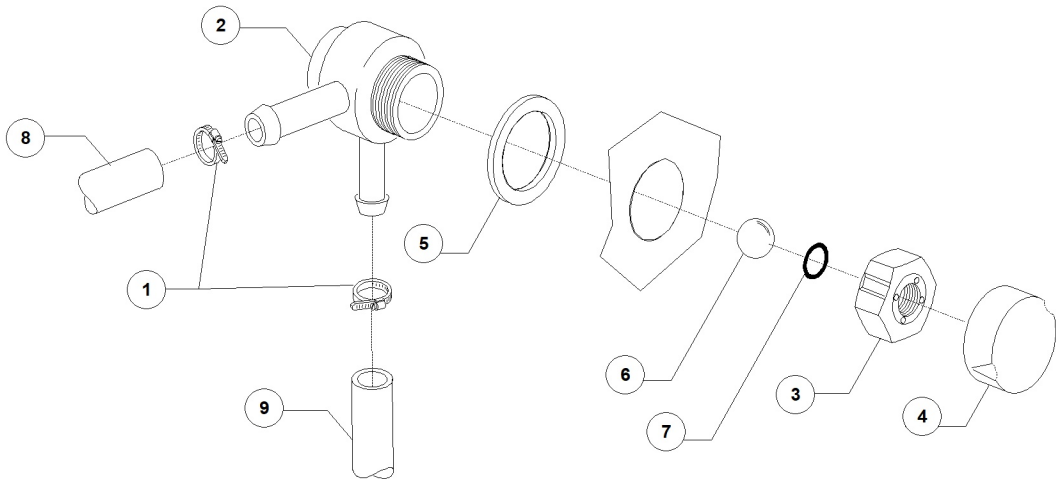

GS50 PS DDE TS 380-400/3N/50 - DWH1018221 - DVGW valve - DW009M

GS50 PS DDE TS 380-400/3N/50 - DWH1018221 - DVGW valve - DW009M

Pos.	Code	Descrizione	Description
1	DW11807	FASCETTE AISI 430 12/22	CLAMP 12/22 AISI 430 (MIN. 3 PCS)
2	DW15280	CORPO CENTRALE VALVOLA DVGW 07	DRAIN VALVE CENTER BODY
3	DW15281	DADO VALVOLA DVGW 07	VALVE NUT
4	DW15282	COPRI DADO VALVOLA DVGW 07	VALVE NUT COVER
5	DW15283	GUARNIZIONE VALVOLA DVGW 07	VALVE GASKET
6	DW15284	"SFERA 5/8" VALVOLA DVGW 07"	5/8" BALL FOR DVGW VALVE 07
7	DW15285	GUARNIZIONE OR 115 KTW VALVOLA DVGW 07	O-RING 115 KTW
8	DW14506	TUBO GOMMA DIAM 9,5X16 EPDM	9,5X16 EPDM RUBBER PIPE
8	DW2907351	TUBO GOMMA EPDM 11,5X19	11,5X19 EPDM RUBBER PIPE
9	DW14506	TUBO GOMMA DIAM 9,5X16 EPDM	9,5X16 EPDM RUBBER PIPE
9	DW2907351	TUBO GOMMA EPDM 11,5X19	11,5X19 EPDM RUBBER PIPE