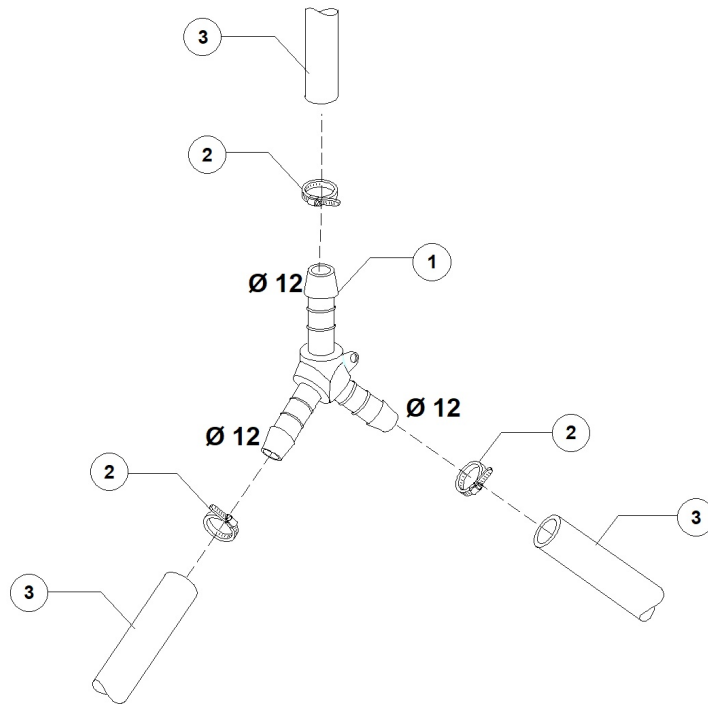

GS50 PS DDE TS 380-400/3N/50 - DWH1018221 - 3 ways connection - DW009M

GS50 PS DDE TS 380-400/3N/50 - DWH1018221 - 3 ways connection - DW009M

Pos.	Code	Descrizione	Description
1	DW540091	DERIV. 3VIE Y D12 PLASTICA	PLASTIC Y-PIECE D.12
2	DW11807	FASCETTE AISI 430 12/22	CLAMP 12/22 AISI 430 (MIN. 3 PCS)
3	DW2907351	TUBO GOMMA EPDM 11,5X19	11,5X19 EPDM RUBBER PIPE